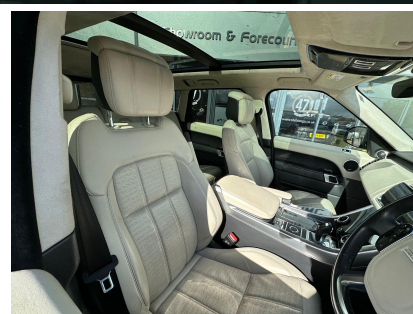

Hamlin Way, Hardwick Narrows, Kings Lynn, United Kingdom, PE30 4NG.

Tel: 01553 661661 <https://www.stebbing.co.uk>

2019 USED 4.4 SD V8 Autobiography Dynamic Auto 4WD Euro 6 (s/s) 5dr

color:

Mileage:

44119

Transmission:

Automatic

Price:

£39,058.00

Registration:

AJ69UMC

Fuel:

Diesel

PAN ROOF, SAT NAV, LEATHER, POWER HEATED FRONT SEATS, DIGITAL INSTRUMENTS AND TOUCHSCREEN MEDIA, MERIDIAN SURROUND SOUND SYSTEM, DUAL ZONE CLIMATE CONTROL, CRUISE CONTROL, REAR VIEW CAMERA, 360 PARKING AID, 22" ALLOYS

MPG Average 27

Engine Size 4.4l

Max Power(BHP) 334

Max Torque(NM) 740

Max Speed(MPH) 140

0-60 6.7

Insurance Group