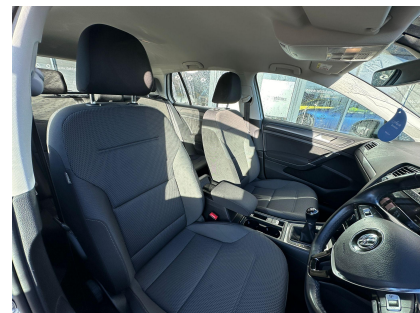

Hamlin Way, Hardwick Narrows, Kings Lynn, United Kingdom, PE30 4NG.

Tel: 01553 661661 <https://www.stebbing.co.uk>

**2019 USED 1.5 TSI EVO SE Nav Euro 6 (s/s) 5dr**

color:

Mileage:

**50325**

Transmission:

**Manual**