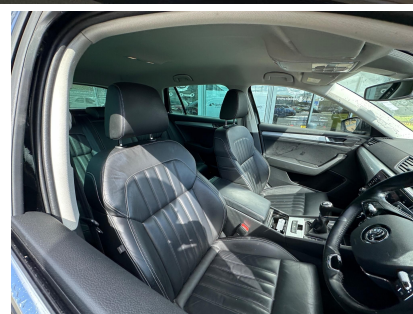

Hamlin Way, Hardwick Narrows, Kings Lynn, United Kingdom, PE30 4NG.

Tel: 01553 661661 <https://www.stebbing.co.uk>

2020 USED 2.0 TDI SE Technology Euro 6 (s/s) 5dr

color:		Mileage:	55981
Transmission:	Manual	Price:	£17,058.00
Registration:	BD70AVK	Fuel:	Diesel

SAT NAV AND TOUCHSCREEN MEDIA, LEATHER, HEATED FRONT SEATS, DUAL ZONE CLIMATE CONTROL, CRUISE CONTROL, PARKING SENSORS, 17" ALLOYS

MPG Average	57.7
Engine Size	2l
Max Power(BHP)	148
Max Torque(NM)	340
Max Speed(MPH)	133
0-60	8.9
Insurance Group