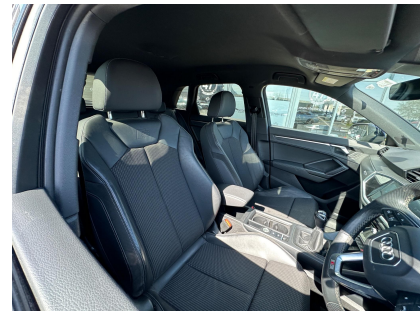

Hamlin Way, Hardwick Narrows, Kings Lynn, United Kingdom, PE30 4NG.

Tel: 01553 661661 <https://www.stebbing's.co.uk>

2021 USED 1.5 TFSI CoD 35 S line Euro 6 (s/s) 5dr

color:		Mileage:	47091
Transmission:	Manual	Price:	£21,558.00
Registration:	CY70ALO	Fuel:	Petrol

SAT NAV, HALF LEATHER, VIRTUAL COCKPIT AND MULTIMEDIA, DUAL ZONE CLIMATE CONTROL, CRUISE CONTROL, 19" ALLOYS

MPG Average	40.9
Engine Size	1.5l
Max Power(BHP)	148
Max Torque(NM)	249
Max Speed(MPH)	129
0-60	
Insurance Group