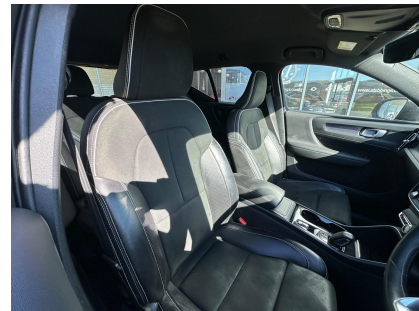

Hamlin Way, Hardwick Narrows, Kings Lynn, United Kingdom, PE30 4NG.

Tel: 01553 661661 <https://www.stebbing.co.uk>

2019 USED 1.5 T3 R-Design Auto Euro 6 (s/s) 5dr

color:

Mileage:

52586

Transmission:

Automatic

Price:

£19,058.00

Registration:

DP19ORX

Fuel:

Petrol

SENSUS NAVIGATION AND MULTIMEDIA, HALF LEATHER/NUBUCK, DUAL ZONE CLIMATE CONTROL, CRUISE CONTROL, REAR PARKING AID, 18" ALLOYS

MPG Average	39.2
Engine Size	1.5l
Max Power(BHP)	161
Max Torque(NM)	264
Max Speed(MPH)	124
0-60	9.1
Insurance Group