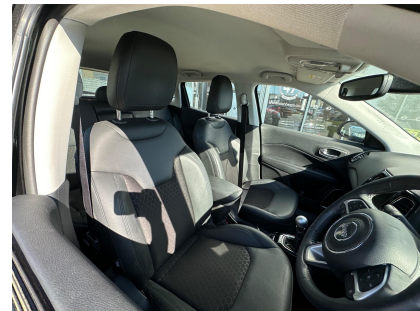

Hamlin Way, Hardwick Narrows, Kings Lynn, United Kingdom, PE30 4NG.

Tel: 01553 661661 <https://www.stebbing.co.uk>

2020 USED 1.4T MultiAirII Night Eagle Euro 6 (s/s) 5dr

color:

Mileage:

12847

Transmission:

Manual

Price:

£15,758.00

Registration:

EJ70XBL

Fuel:

Petrol

SAT NAV, HALF LEATHER, HEATED FRONT SEATS, TOUCHSCREEN MEDIA, CLIMATE CONTROL, CRUISE CONTROL, REAR VIEW CAMERA, 18" ALLOYS

MPG Average

36.7

Engine Size

1.4l

Max Power(BHP)

138

Max Torque(NM)

230

Max Speed(MPH)

119

0-60

Insurance Group