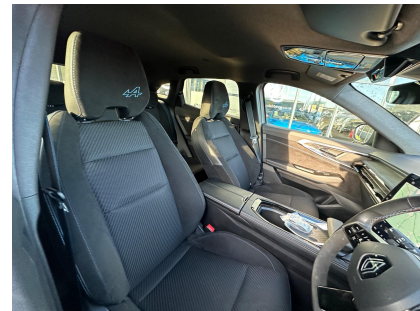

Hamlin Way, Hardwick Narrows, Kings Lynn, United Kingdom, PE30 4NG.

Tel: 01553 661661 <https://www.stebbing's.co.uk>

2024 USED 1.2 E-TECH techno esprit Alpine Auto Euro 6 (s/s) 5dr

color:

Mileage:

9768

Transmission: