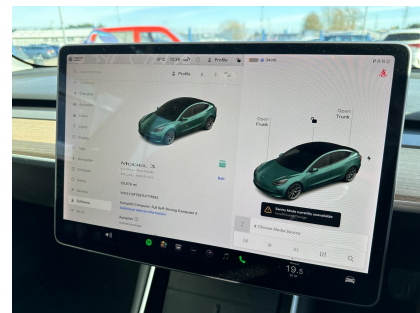

Hamlin Way, Hardwick Narrows, Kings Lynn, United Kingdom, PE30 4NG.

Tel: 01553 661661 <https://www.stebbing.co.uk>

2020 USED (Dual Motor) Long Range Auto 4WDE 4dr

color:

Mileage:

121676

Transmission:

Automatic

Price:

£14,058.00

Registration:

E070MSV

Fuel:

Electric

PAN ROOF, 15" TABLET STYLE NAVIGATION AND INFOTAINMENT, LEATHER, HEATED FRONT SEATS, AUTOPILOT FUNCTION, DUAL ZONE CLIMATE CONTROL, CRUISE CONTROL, MULTIPLE CAMERA SYSTEM, FRONT AND REAR PARKING SENSORS, 18" ALLOYS

MPG Average

Engine Size

1

Max Power(BHP)

341

Max Torque(NM)

966

Max Speed(MPH)

145

0-60

4.5

Insurance Group