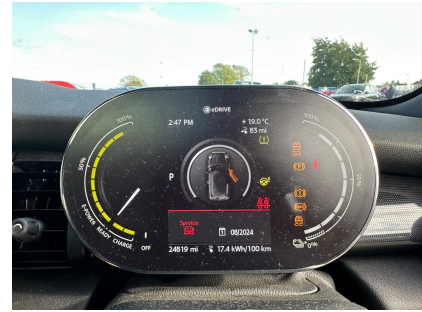

Hamlin Way, Hardwick Narrows, Kings Lynn, United Kingdom, PE30 4NG.

Tel: 01553 661661 <https://www.stebbing.co.uk>

2020 USED 32.6kWh Level 3 Auto 3dr

color:

Mileage:

24816

Transmission:

Automatic