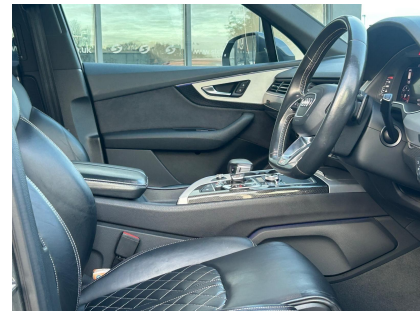

Hamlin Way, Hardwick Narrows, Kings Lynn, United Kingdom, PE30 4NG.

Tel: 01553 661661 <https://www.stebbing.co.uk>

2018 USED 4.0 TDI V8 Tiptronic quattro Euro 6 (s/s) 5dr

color:		Mileage:	63112
Transmission:	Automatic	Price:	£36,058.00
Registration:	MM67MVL	Fuel:	Diesel

PAN ROOF, SAT NAV, QUILTED LEATHER, POWER HEATED FRONT SEATS, VIRTUAL COCKPIT AND MULTIMEDIA. THREE ZONE CLIMATE CONTROL, CRUISE CONTROL, MATRIX HEADLIGHTS, RED CALIPERS, FRONT AND REAR PARKING SENSORS, 20" ALLOYS

MPG Average	39.2
Engine Size	4l
Max Power(BHP)	
Max Torque(NM)	900
Max Speed(MPH)	155
0-60	4.7
Insurance Group