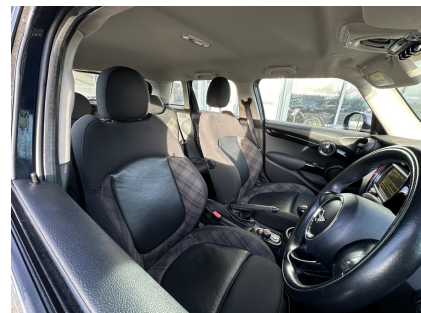

Hamlin Way, Hardwick Narrows, Kings Lynn, United Kingdom, PE30 4NG.

Tel: 01553 661661 <https://www.stebbing.co.uk>

2016 USED 1.5 Cooper D Seven Euro 6 (s/s) 5dr

color:

Mileage:

67000

Transmission:

Manual

Price:

£9,058.00

Registration:

ST66EWZ

Fuel:

Diesel

HALF LEATHER, DUAL ZONE CLIMATE CONTROL, EXCITEMENT PACK, VISUAL BOOST RADIO, 17" ALLOYS

MPG Average 74.3

Engine Size 1.5l

Max Power(BHP)

Max Torque(NM) 270

Max Speed(MPH) 126

0-60

Insurance Group