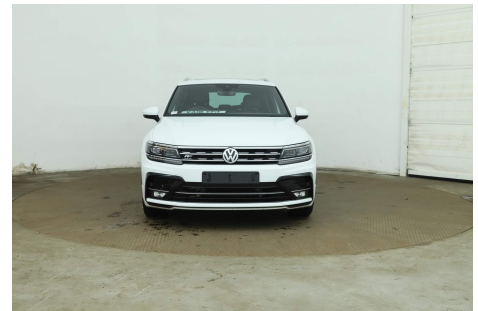

Hamlin Way, Hardwick Narrows, Kings Lynn, United Kingdom, PE30 4NG.

Tel: 01553 661661 <https://www.stebbing's.co.uk>

2018 USED 2.0 TDI R-Line DSG 4Motion Euro 6 (s/s) 5dr

color:		Mileage:	55423
Transmission:	Automatic	Price:	£19,999.00
Registration:	T80SWN	Fuel:	Diesel

LED HEADLIGHTS, PROGRESSIVE HEAD LIGHTS, SAT NAV, CLIMATE CONTROL, CRUISE CONTROL, ALLOY WHEELS

MPG Average	39.8
Engine Size	2l
Max Power(BHP)	
Max Torque(NM)	340
Max Speed(MPH)	124
0-60	
Insurance Group	