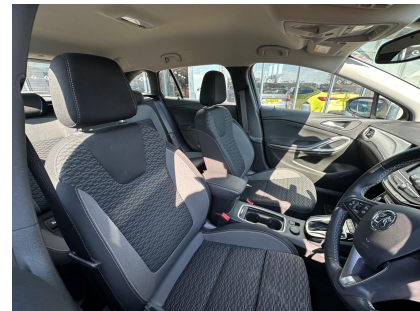

Hamlin Way, Hardwick Narrows, Kings Lynn, United Kingdom, PE30 4NG.

Tel: 01553 661661 <https://www.stebbing.co.uk>

**2021 USED 1.4i Turbo SRI Nav Sports Tourer CVT Euro 6 (s/s) 5dr**

color:

Mileage:

**31252**