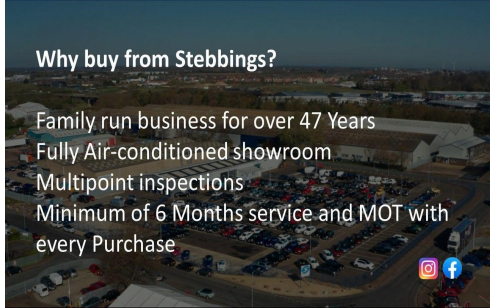

Hamlin Way, Hardwick Narrows, Kings Lynn, United Kingdom, PE30 4NG.

Tel: 01553 661661 <https://www.stebbing's.co.uk>

**2020 USED 1.5 BlueHDi GT Line Euro 6 (s/s) 5dr**

color:		Mileage:	<b>66277</b>
Transmission:	<b>Manual</b>	Price:	<b>£12,558.00</b>
Registration:	<b>WP70YFM</b>	Fuel:	<b>Diesel</b>

SAT NAV, ALLOY WHEELS, 1 OWNER, CRUISE CONTROL, CLIMATE CONTROL, BLUETOOTH

MPG Average	62.7
Engine Size	1.5l
Max Power(BHP)	
Max Torque(NM)	249
Max Speed(MPH)	115
0-60	
Insurance Group	