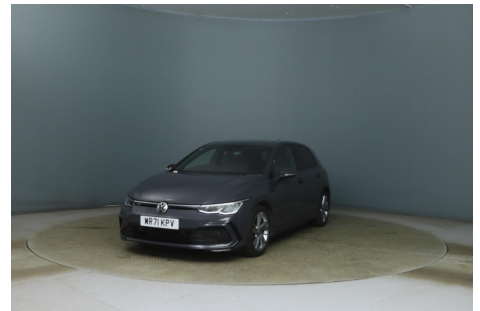

Hamlin Way, Hardwick Narrows, Kings Lynn, United Kingdom, PE30 4NG.

Tel: 01553 661661 <https://www.stebbing's.co.uk>

**2021 USED 1.5 TSI R-Line Euro 6 (s/s) 5dr**

color:		Mileage:	<b>43838</b>
Transmission:	<b>Manual</b>	Price:	<b>£18,058.00</b>
Registration:	<b>WR71KPV</b>	Fuel:	<b>Petrol</b>

DISCOVER NAVIGATION, DIGITAL COCKPIT AND MULTIMEDIA, APP CONNECT WITH WIRELESS CHARGING, CLIMATE CONTROL, ADAPTIVE CRUISE CONTROL, 17" ALLOYS

MPG Average	51.4
Engine Size	1.5l
Max Power(BHP)	
Max Torque(NM)	201
Max Speed(MPH)	133
0-60	
Insurance Group	