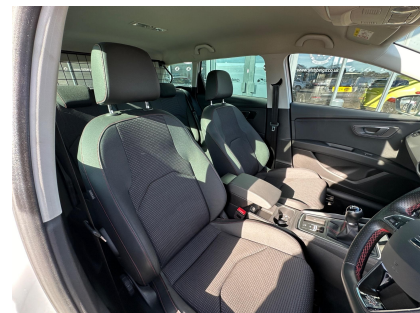

Hamlin Way, Hardwick Narrows, Kings Lynn, United Kingdom, PE30 4NG.

Tel: 01553 661661 <https://www.stebbing.co.uk>

2019 USED 1.5 TSI EVO FR ST Euro 6 (s/s) 5dr

color:		Mileage:	18291
Transmission:	Manual	Price:	£13,758.00
Registration:	YE19GGH	Fuel:	Petrol

SAT NAV, TOUCHSCREEN MEDIA, APPLE CARPLAY/ANDROID AUTO VIA MIRRORLINK, DUAL ZONE CLIMATE CONTROL, CRUISE CONTROL, 17" ALLOYS

MPG Average	46.3
Engine Size	1.5l
Max Power(BHP)	128
Max Torque(NM)	200
Max Speed(MPH)	129
0-60	
Insurance Group