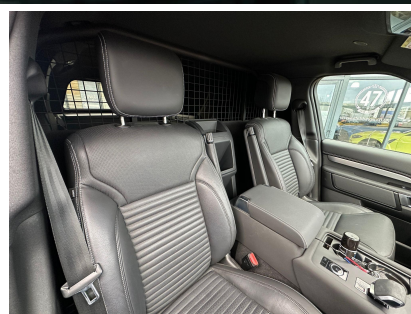

Hamlin Way, Hardwick Narrows, Kings Lynn, United Kingdom, PE30 4NG.

Tel: 01553 661661 <https://www.stebbing's.co.uk>

2022 USED 3.0 D300 MHEV R-Dynamic SE Auto 4WD Euro 6 (s/s) 5dr

color:

Mileage:

46421

Transmission:

Automatic

Price:

£41,058.00

Registration:

YB22XTT

Fuel:

Diesel

SAT NAV, LEATHER, POWER HEATED FRONT SEATS WITH DRIVERS MEMORY FUNCTION, DIGITAL INSTRUMENTS AND TOUCHSCREEN MEDIA, MERIDIAN SOUND SYSTEM, APPLE CARPLAY, ANDROID AUTO, DUAL ZONE CLIMATE CONTROL, CRUISE CONTROL, SURROUND CAMERA, FRONT AND REAR PARKING AID, 21" ALLOYS

MPG Average 33.5

Engine Size 3l

Max Power(BHP) 296

Max Torque(NM) 649

Max Speed(MPH) 130

0-60 6.5

Insurance Group